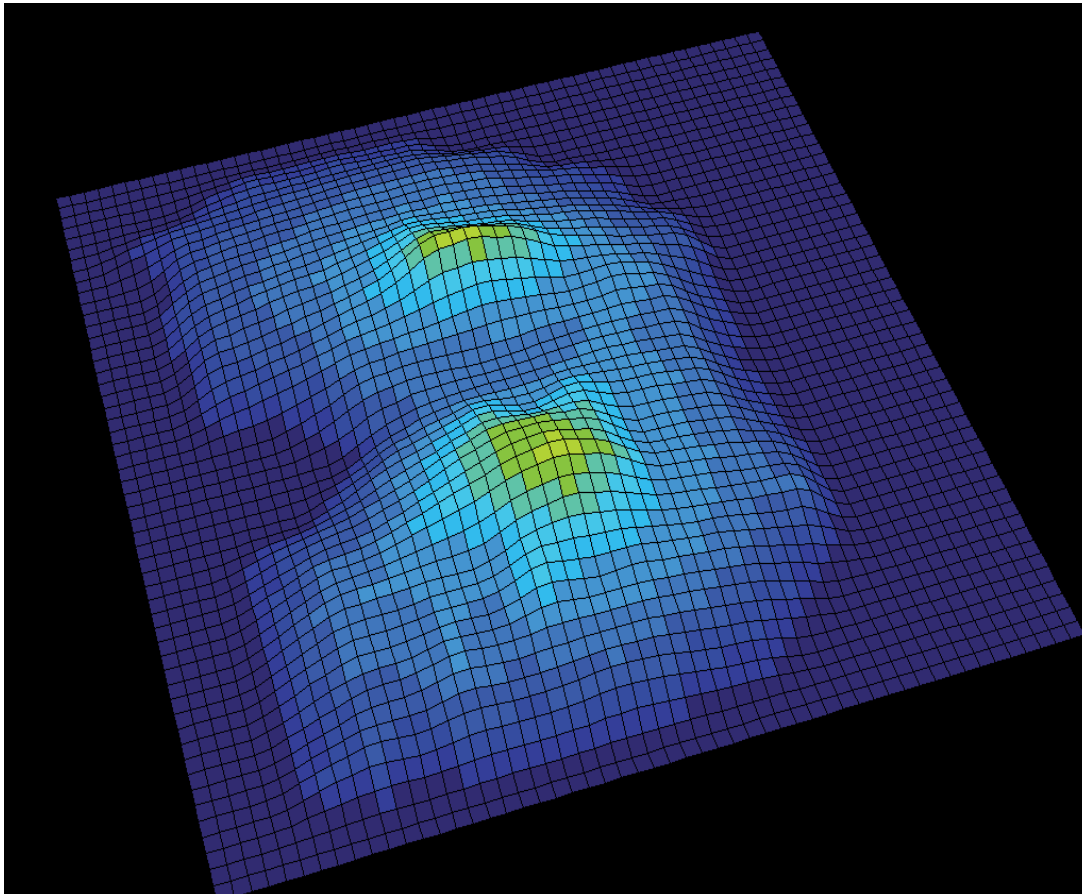

3 Dimensional Pressure Map of The Hunt Comfort I-Core Seating vs/ Best Selling Tree Stand Cushion

Leading Tree Stand
Cushion

Average Pressure
71.59

Peak 220

Contact Area
143

Hunt Comfort I-Core

Average Pressure
45.93

Peak
165

Contact Area
174