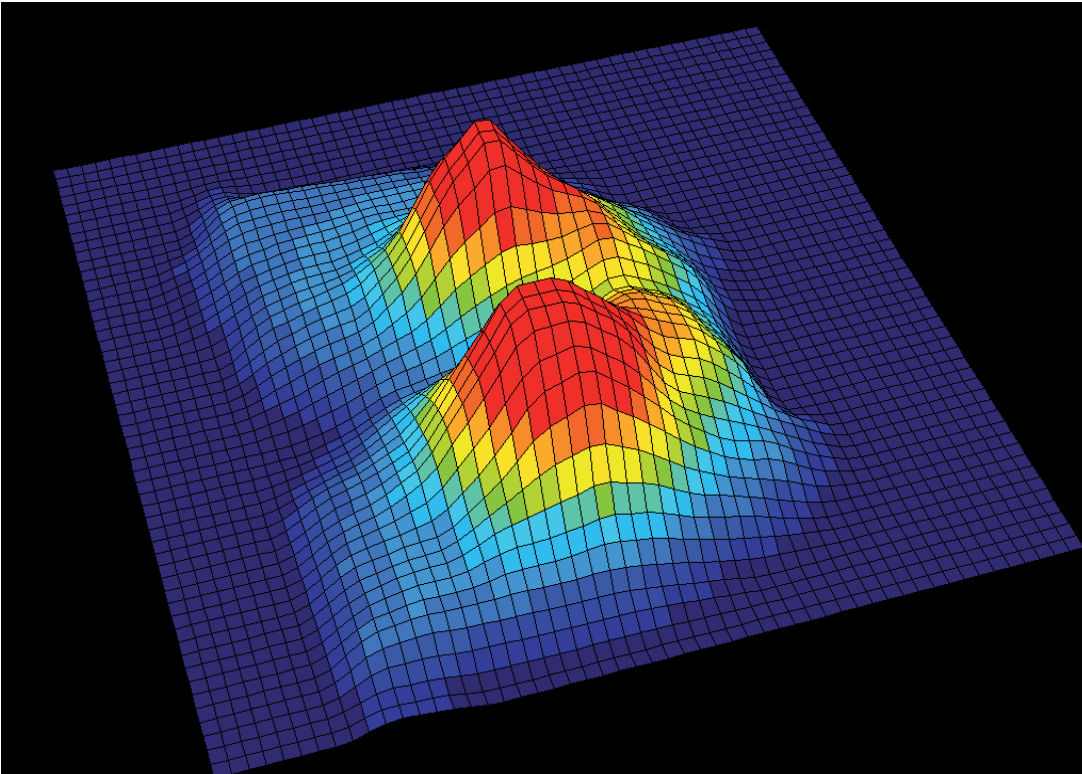

3 Dimensional Pressure Map of The Hunt Comfort I-Core Seating vs/ Best Selling Tree Stand Cushion

Leading Tree Stand
Cushion

Average Pressure
71.59

Peak 220

Contact Area
143

Hunt Comfort I-Core

Average Pressure
45.93

Peak
165

Contact Area
174